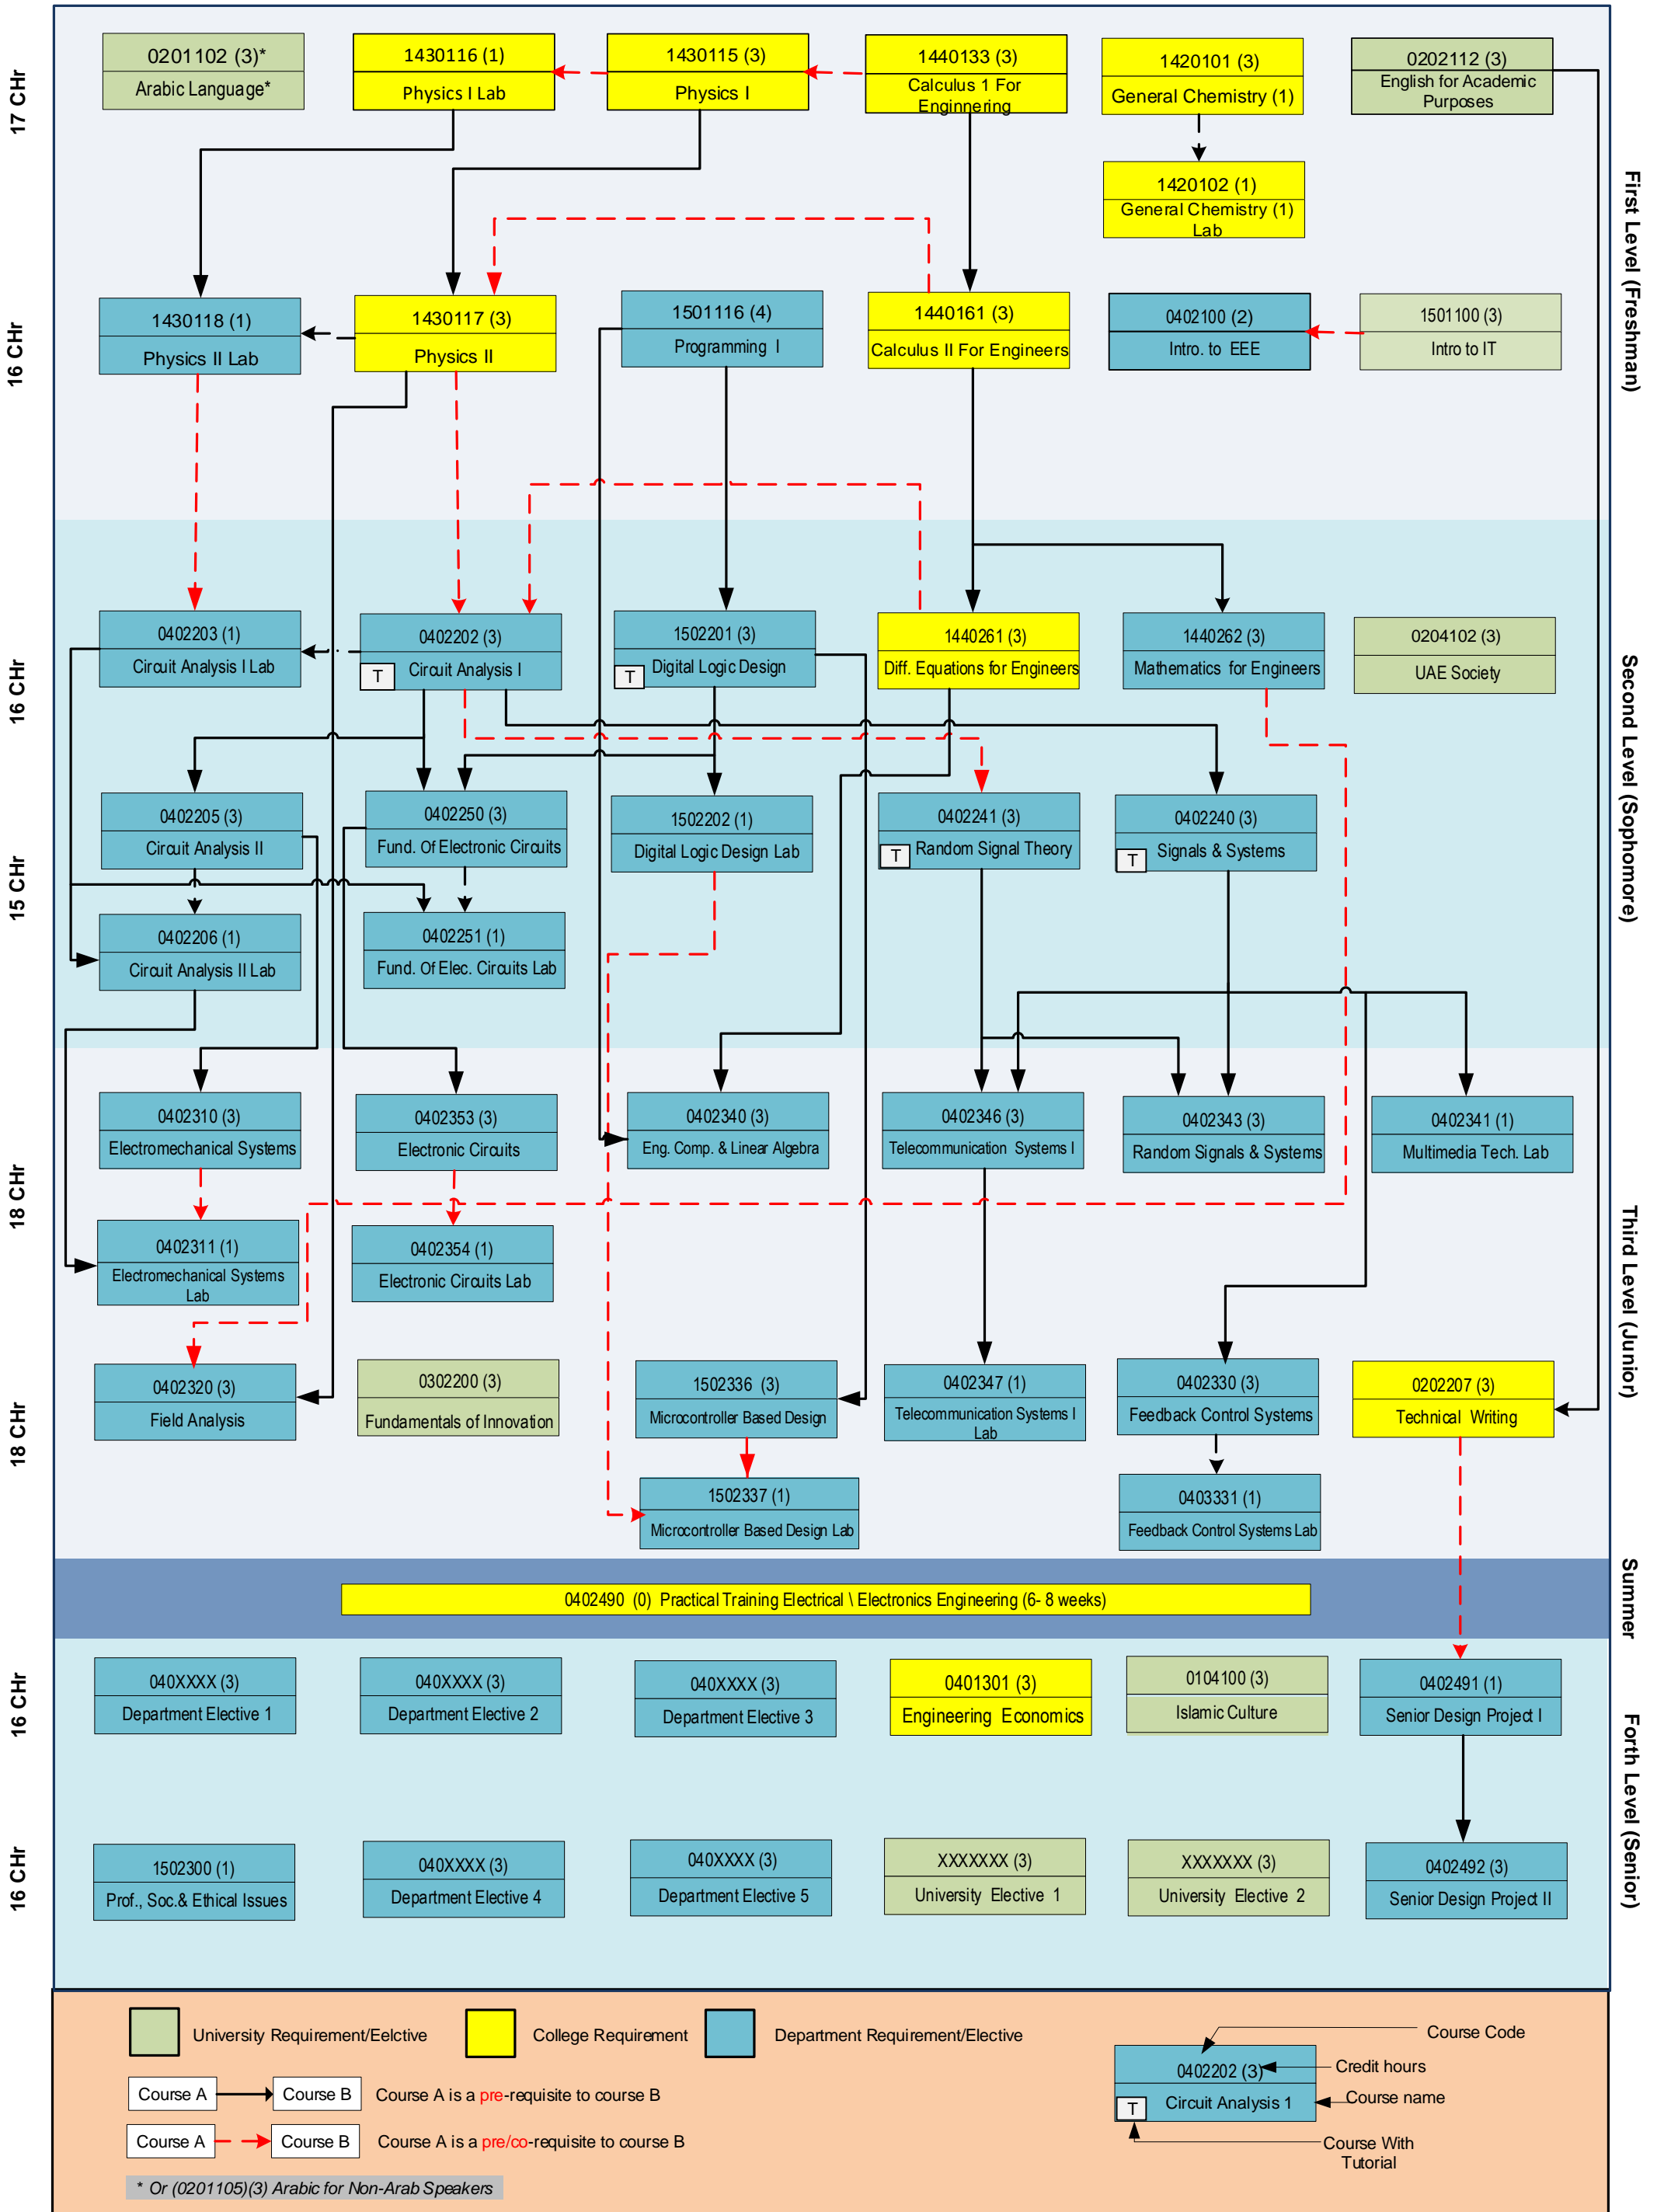

University of Sharjah
College of Engineering
Department of Electrical Engineering
 Study Plan for the Electrical and Electronics Engineering Program (EEE)
 Updated on Fall 2021-2022

Legend:

- University Requirement/Elective (Green box)
- College Requirement (Yellow box)
- Department Requirement/Elective (Blue box)

Prerequisite Relationships:

- Course A → Course B: Course A is a pre-requisite to course B
- Course A - -> Course B: Course A is a pre/co-requisite to course B

Course Box Details:

- Top: Course Code
- Middle: Credit hours
- Bottom: Course name
- Bottom-left: Course With Tutorial (T)

* Or (0201105)(3) Arabic for Non-Arab Speakers